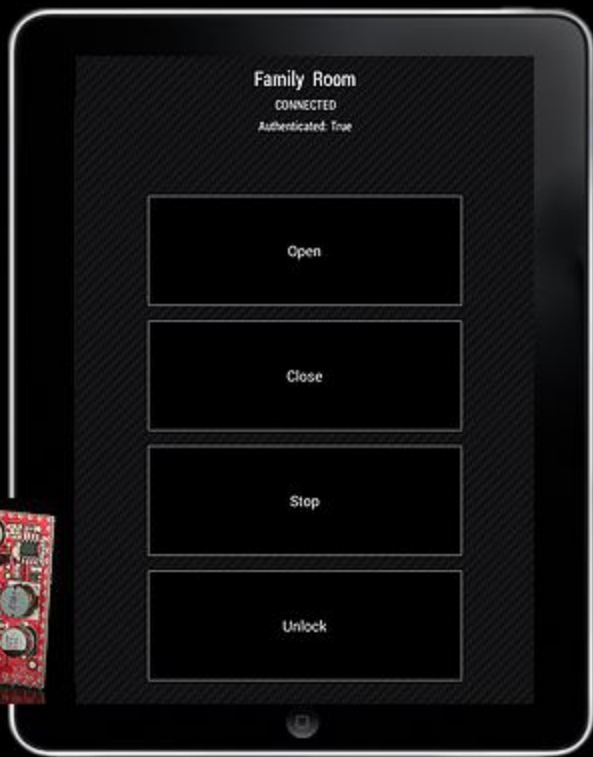

IOS

ANDROID

Bluetooth APP Chip

The Bluetooth Chip allows our system to accept commands from our Summit Door Controller APP. Download from either the Google Play or the IOS APP store and control multiple automation systems with your smartphone or tablet.