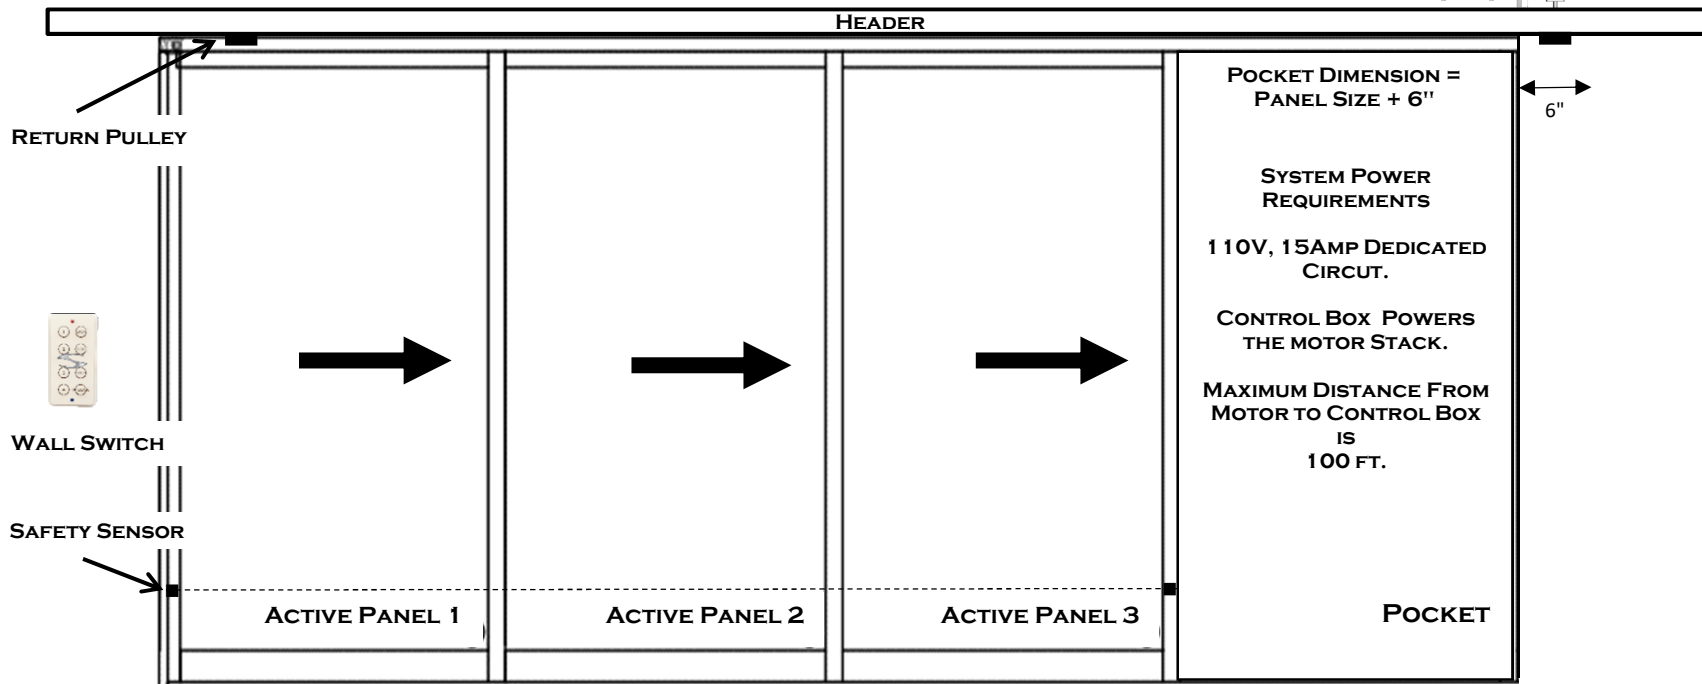

SUMMIT AUTOMATION

POCKETING ONE-WAY 90GB SPECIFICATIONS

HEAD TRACK BELT TRAVEL

PRODUCT LOCATIONS

CALL OR SEND US AN EMAIL WITH ANY QUESTIONS: 480.500.5468 - SUMINFO@SUMMITAUTOMATION.COM