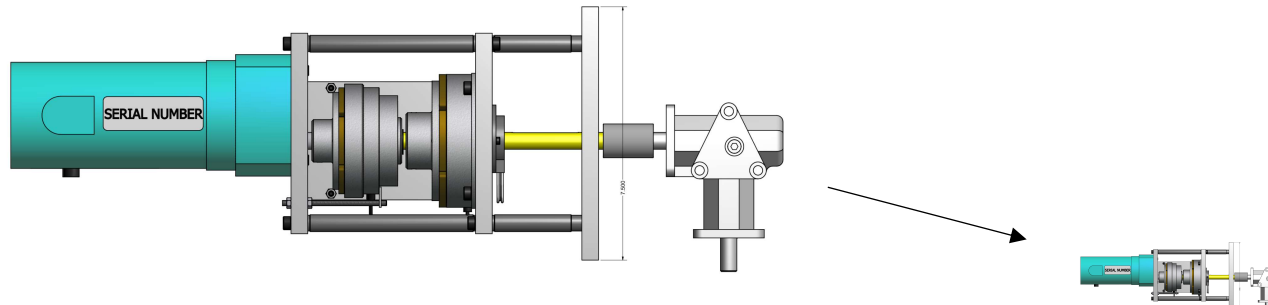

SUMMIT AUTOMATION

POCKETING ONE-WAY 90GB SPECIFICATIONS

HEAD TRACK BELT TRAVEL

PRODUCT LOCATIONS

CALL OR SEND US AN EMAIL WITH ANY QUESTIONS: 480.500.5468 - SUMINFO@SUMMITAUTOMATION.COM